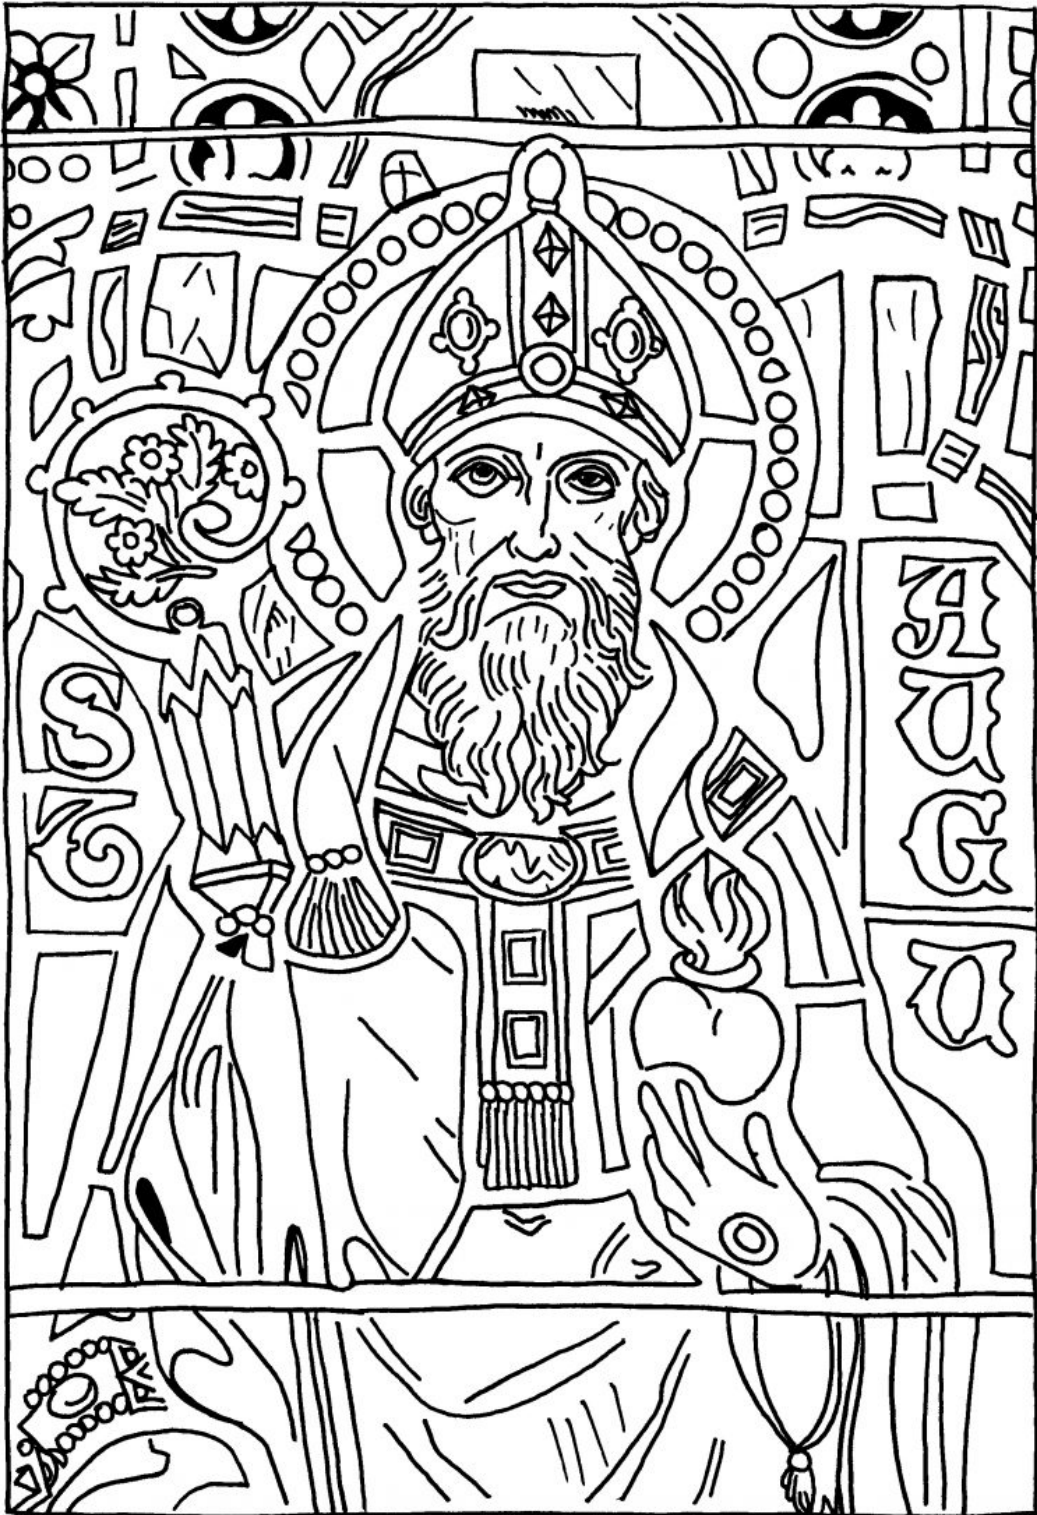

St Augustine

Kyle Bunker